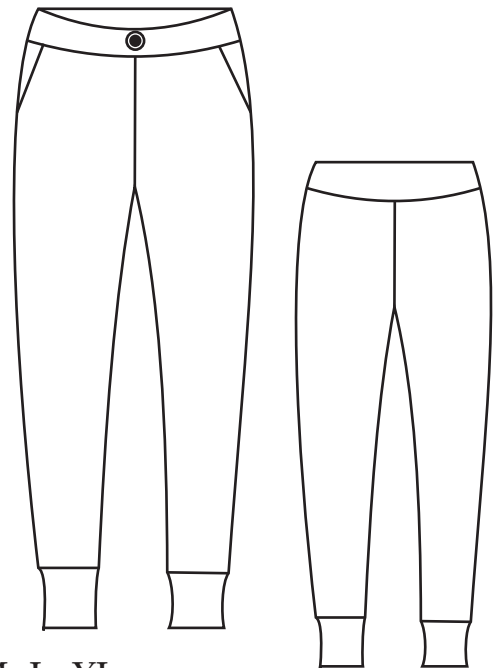

# LILA - Pants - Line Sheet

Style # 0011

Size: S, M, L, XL  
Poly Cotton, Spandex  
Brown, Black

Style # 0012

Size: S, M, L, XL  
Poly Cotton, Spandex  
Brown, Black, Green