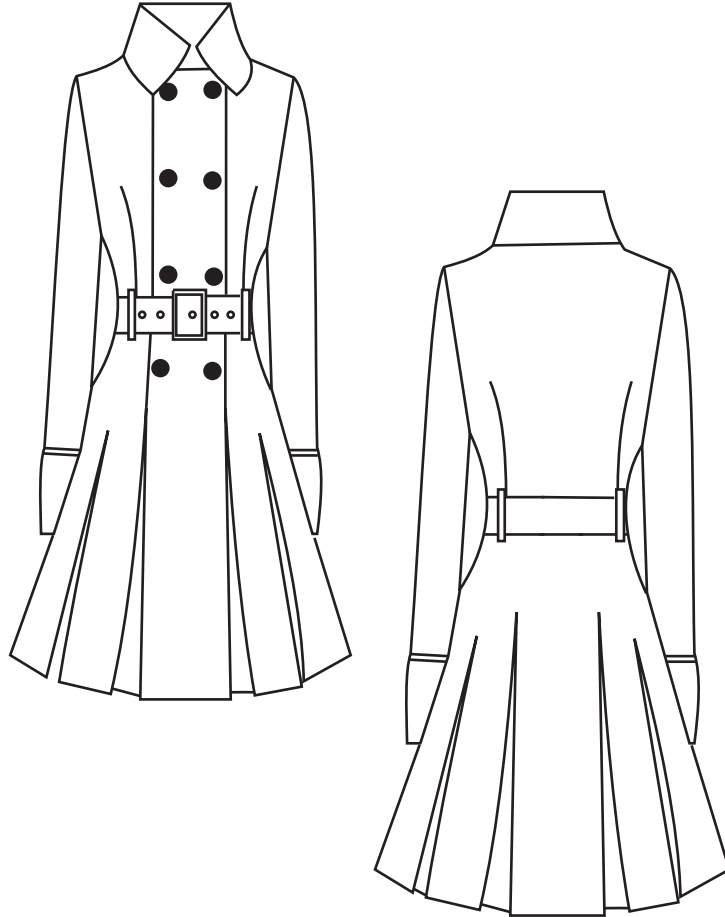

LILA - Jacket - Line Sheet

Style # 0013

Size: S, M, L, XL

Poly Cotton

Red, Tan, Green, Brown, Black