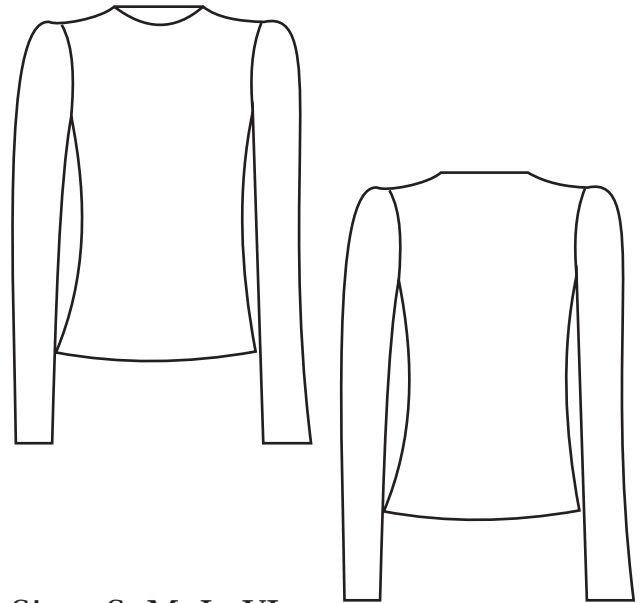

LILA - Tops - Line Sheet

Style # 0005

Size: S, M, L, XL
Cotton
Red, Black, Green

Style # 0006

Size: S, M, L, XL
Cotton Spandex
Red, Green, Brown, Black

Style # 0007

Size: S, M, L, XL
Poly Cotton
Red, Tan, Green, Brown, Black

Style # 0008

Size: S, M, L, XL
Cotton
Red, Brown, Black