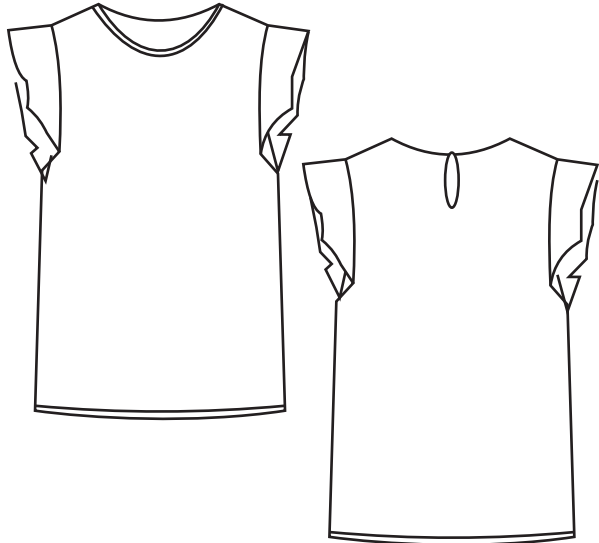

LILA - Tops - Line Sheet

Style # 0005

Size: S, M, L, XL
Cotton
Red, Black, Green

Style # 0006

Size: S, M, L, XL
Cotton Spandex
Red, Green, Brown, Black

Style # 0007

Size: S, M, L, XL
Poly Cotton
Red, Tan, Green, Brown, Black

Style # 0008

Size: S, M, L, XL
Cotton
Red, Brown, Black